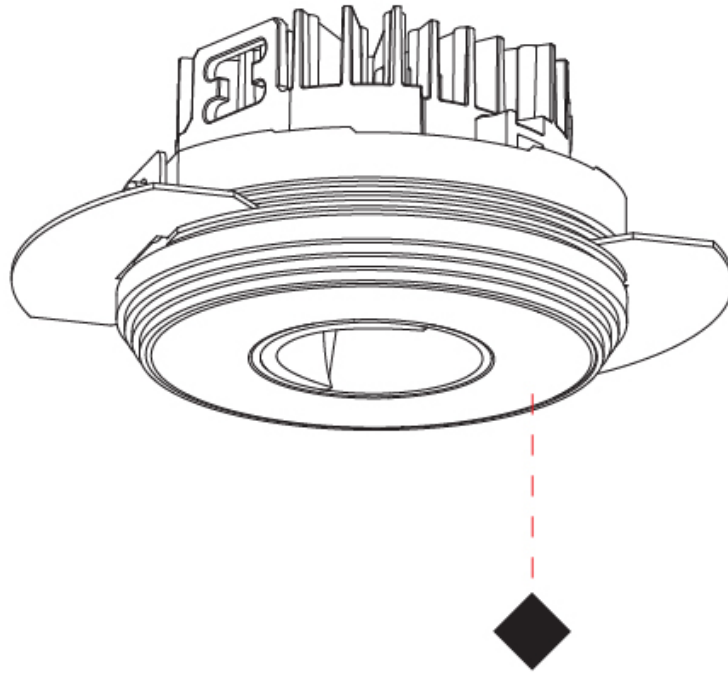

OIKO PRO ROUND WALLWASH TRIMLESS

A35875-

PROJECT

TYPE

SPECIFIER

QUANTITY

DATE