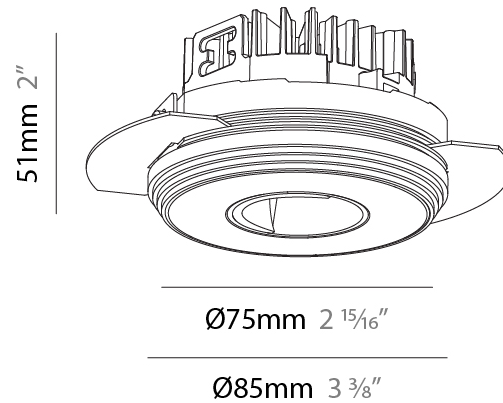

GENERAL

Series: Oiko Pro Round
Subseries: Oiko Pro Round Wallwash
Brand: Prolicht
Division: Architectural
Mounting Type: Trimless
Mounting Location: Ceiling
Subcategory: Wallwash

PHYSICAL

Shape: Round
Diameter (mm): 75
Diameter (in): 2 ¹⁵/₁₆
Height (mm): 51
Height (in): 2
Ceiling Thickness (mm): 1 - 25
Ceiling Thickness (in): 1/16 - 1 3/16
Min. Recessing Depth (mm): 55
Min. Recessing Depth (in): 2 ³/₁₆
Light Distribution: Direct
Fixture Finish: SSR / BKV / CWI / CRY / HAB / UFT / ITA / RUA / FTG / MYG / LOD / PUS / FRO / FUP / KIA / POP / BLS / SPG / MEY / GOH / GUM / CHC / COM / ABZ / JAG / OBR / MOS / ROR
Fixture Material: Aluminum Die Cast
Cut-out Measurements: 86mm / 3 3/8" Diameter

ELECTRICAL

Lamp Type: LED (Zhaga Standard)
Input Wattage (W): 15
Total Output Wattage (W): 13.6
Dimming: Tri-Mode (Non-Dimming and Phase Dimming (120Vac only) and 0-10V Dimming)
Driver Included: No
Driver Location: Recessed Housing
Driver Type: Constant Current - Universal
Driver Class: Class 2
Input Voltage (V): 120 - 277
Constant Current (MA): 350

LED

Color Temperature (°K): 2700 / 3000 / 3500 / 4000
Max. Delivered Lumen (lm): 1302 / 1383 / 1449 / 1462
Nominal Lumen (lm): 1566 / 1665 / 1743 / 1759
CRI: >93 CRI
Lamp Life (hrs): 50000

OPTICAL

Adjustability: Fixed

RATINGS AND CERTIFICATIONS

Certified By: Certified for North American Standards
IP rating: IP20